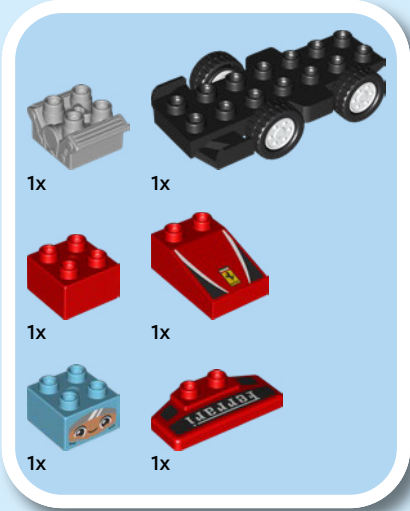

LEGO DUPLO sets are categorised into benefit territories that match toddlers' ages and developmental stages

**PLAY
IDEAS**

**CREATIVE
SOLUTIONS**

**LEARN
PATIENCE**

LEGO® DUPLO® sets in this territory involve playful challenges that can help toddlers master a range of skills, including hand-eye coordination and how to focus, manage emotions and solve problems. When you allow toddlers to play independently, and offer guidance from a distance, you can help them develop perseverance and learn to ask for help when needed.